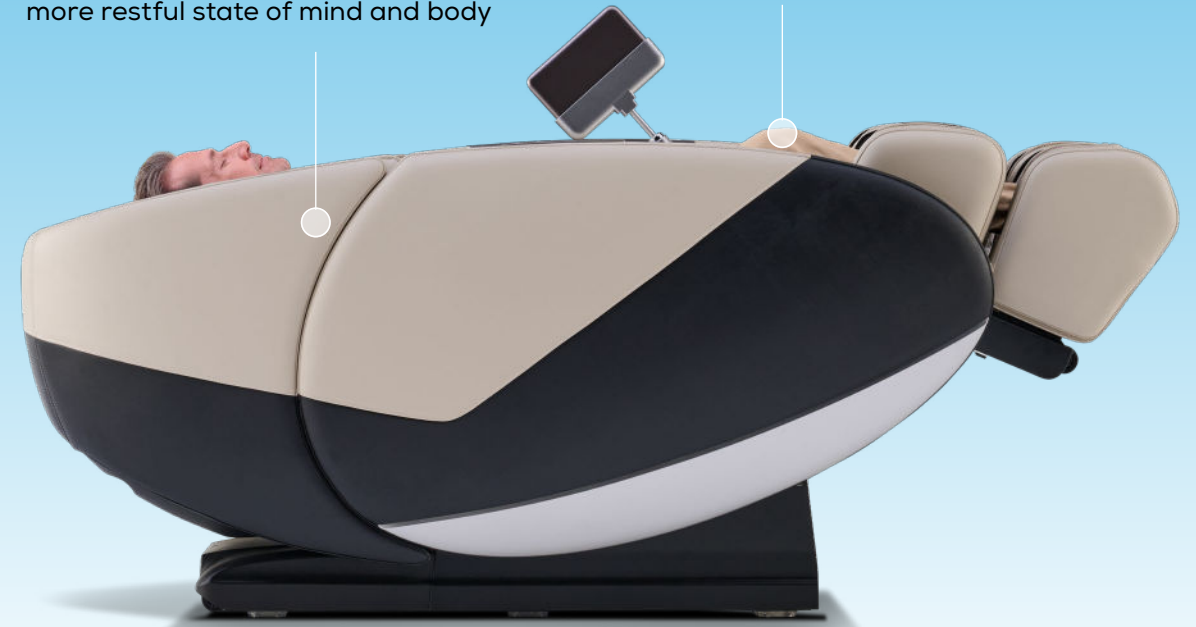

**Turn outer silver knob slightly** counter-clockwise for a stepped recline; do the same clockwise for a stepped incline.

**With effortless control at every point of interaction, you can take charge of your relaxation.** From the intuitive touchscreen tablet and built-in voice integration to convenient quick-access controls, customizing your massage experience is simple and seamless.

# COMFORT, DEFINED.

Experience the revolutionary Zero Gravity position, recommended by doctors as the healthiest way to sit, then seamlessly transition with one touch into Horizon Rest, unlocking a flat recline for maximum comfort.

Cradling your back in a neutral-posture position evenly distributes your body weight to eliminate painful pressure points

Elevation of the legs above the heart helps improve blood flow

DEFY GRAVITY IN  
**ZeroG®**

Positioning your back parallel to the floor can help reduce stress, promoting a sense of calmness for a more restful state of mind and body

Slight elevation of the knees can help reduce pain in the lower back, hips, and knees