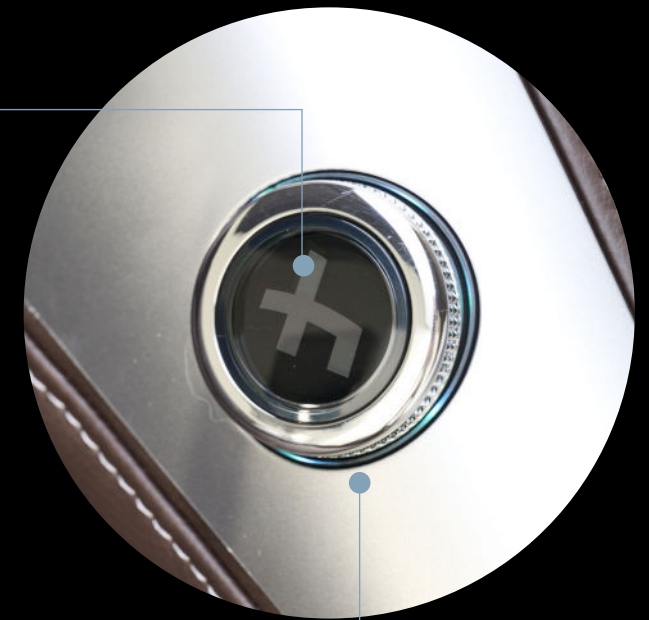

# A TOUCH AWAY FROM **TOTAL CONTROL**

**TOUCHSCREEN  
CONTROL**

**VOICE  
CONTROL**

**QUICK  
CONTROLS**

**Quick press to** power on  
**Quick press again to** start default auto program  
**Long press and release to** restore the chair

**Turn outer silver knob slightly** counter-clockwise for a stepped recline; do the same clockwise for a stepped incline.

**With effortless control at every point of interaction, you can take charge of your relaxation.** From the intuitive touchscreen tablet and built-in voice integration to convenient quick-access controls, customizing your massage experience is simple and seamless.