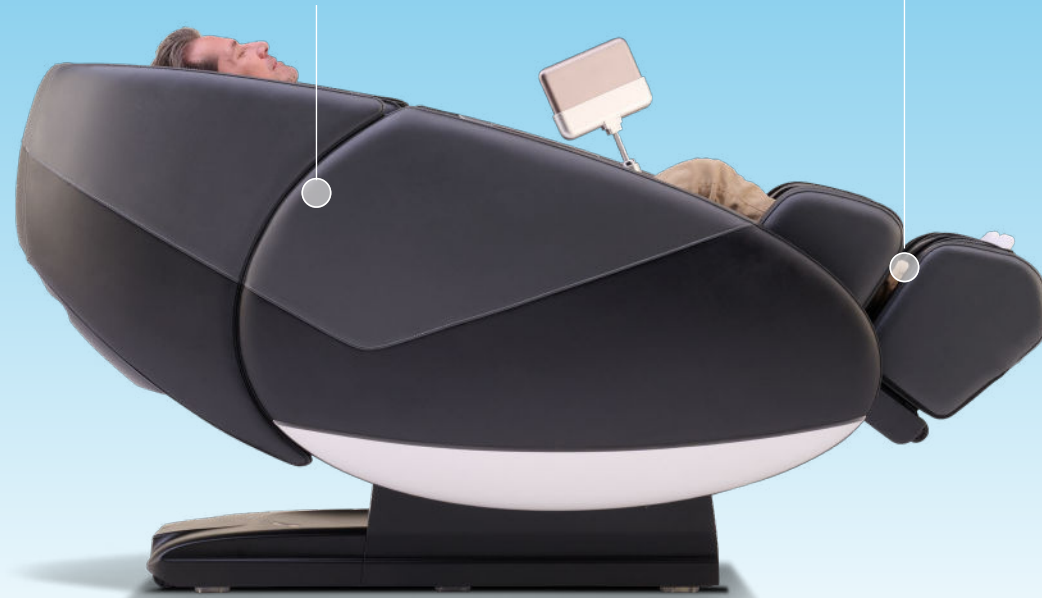

# A TOUCH AWAY FROM **TOTAL CONTROL**

**TOUCHSCREEN  
CONTROL**

**VOICE  
CONTROL**

**QUICK  
CONTROLS**

**Quick press to** power on  
**Quick press again to** start default auto program  
**Long press and release to** restore the chair

**Turn outer silver knob slightly** counter-clockwise for a stepped recline; do the same clockwise for a stepped incline.

**With effortless control at every point of interaction, you can take charge of your relaxation.** From the intuitive touchscreen tablet and built-in voice integration to convenient quick-access controls, customizing your massage experience is simple and seamless.

# COMFORT, DEFINED.

Experience the revolutionary Zero Gravity position, recommended by doctors as the healthiest way to sit, then seamlessly transition with one touch into Horizon Rest, unlocking a flat recline for maximum comfort.

Cradling your back in a neutral-posture position evenly distributes your body weight to eliminate painful pressure points

Elevation of the legs above the heart helps improve blood flow

DEFY GRAVITY IN  
**ZeroG®**