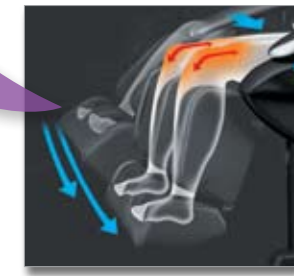

Increase Circulation, Relieve Tension and Increase Energy

The Technology

Acupoints

You have approximately 350 acupoints in your body, with nearly 100 in your back and neck. From the soothing palm style of Swedish massage, to deep tissue kneading, to Shiatsu massage, the Real Pro ULTRA™ massage lounger has a variety of techniques to target acupoints, resulting in invigorating energy.

Body Scan Technology

Using pressure sensor technology, the Real Pro Ultra™ creates a virtual map of your back. (200 sq. in.) The Real Pro Ultra scans your body then delivers a massage contoured to your spine's curves. The 'floating' massage heads glide over your back – Ultra knows where to massage, and where not to. You create your own customizable program, which Ultra remembers for the next time you're ready for a massage.

460 Square Inches of Air Massage

Get the most luxurious massage from the industry's latest technology

Shoulder Massage
Gently stimulates your lymphatic system to help cleanse the body.

Arm & Shoulder Stretch
Gradual stretching of shoulder muscles to remove tension & increase flexibility.

Seat and Hip Massage
Gently squeezes and soothes buttocks, outer thighs and waist. Soft adjustable hip acupoint nodule.

Arm & Palm Massage
Increase circulation and warmth, removes tension.

Calf Massage
Gently squeezes and loosens tightness, increases circulation.