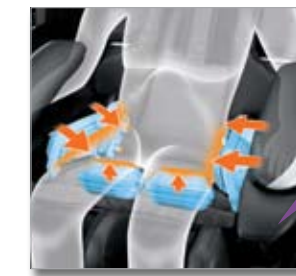

Increase Circulation, Relieve Tension and Increase Energy

The Technology

Acupoints

You have approximately 350 acupoints in your body, with nearly 100 in your back and neck. From the soothing palm style of Swedish massage, to deep tissue kneading, to Shiatsu massage, the Real Pro ULTRA™ massage lounger has a variety of techniques to target acupoints, resulting in invigorating energy.

Body Scan Technology

Using pressure sensor technology, the Real Pro Ultra™ creates a virtual map of your back. (200 sq. in.) The Real Pro Ultra scans your body then delivers a massage contoured to your spine's curves. The 'floating' massage heads glide over your back – Ultra knows where to massage, and where not to. You create your own customizable program, which Ultra remembers for the next time you're ready for a massage.

460 Square Inches of Air Massage

Get the most luxurious massage from the industry's latest technology

Shoulder Massage
Gently stimulates your lymphatic system to help cleanse the body.

Arm & Shoulder Stretch
Gradual stretching of shoulder muscles to remove tension & increase flexibility.

Seat and Hip Massage
Gently squeezes and soothes buttocks, outer thighs and waist. Soft adjustable hip acupoint nodule.

Arm & Palm Massage
Increase circulation and warmth, removes tension.

Calf Massage
Gently squeezes and loosens tightness, increases circulation.