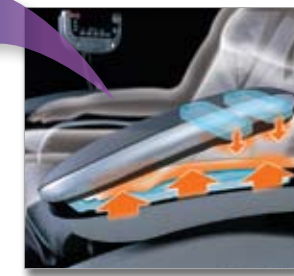

Increase Circulation, Relieve Tension and Increase Energy

The Technology

Acupoints

You have approximately 350 acupoints in your body, with nearly 100 in your back and neck. From the soothing palm style of Swedish massage, to deep tissue kneading, to Shiatsu massage, the Real Pro ULTRA™ massage lounger has a variety of techniques to target acupoints, resulting in invigorating energy.

Body Scan Technology

Using pressure sensor technology, the Real Pro Ultra™ creates a virtual map of your back. (200 sq. in.) The Real Pro Ultra scans your body then delivers a massage contoured to your spine's curves. The 'floating' massage heads glide over your back – Ultra knows where to massage, and where not to. You create your own customizable program, which Ultra remembers for the next time you're ready for a massage.

460 Square Inches of Air Massage

Get the most luxurious massage from the industry's latest technology

Shoulder Massage
Gently stimulates your lymphatic system to help cleanse the body.

Arm & Shoulder Stretch
Gradual stretching of shoulder muscles to remove tension & increase flexibility.

Seat and Hip Massage
Gently squeezes and soothes buttocks, outer thighs and waist. Soft adjustable hip acupoint nodule.

Arm & Palm Massage
Increase circulation and warmth, removes tension.

Calf Massage
Gently squeezes and loosens tightness, increases circulation.