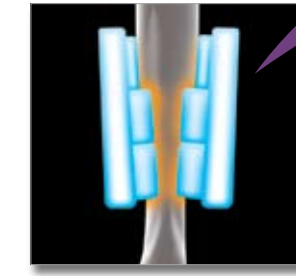

Seat and Hip Massage
Gently squeezes and soothes buttocks, outer thighs and waist. Soft adjustable hip acupoint nodule.

Calf Massage
Gently squeezes and loosens tightness, increases circulation.